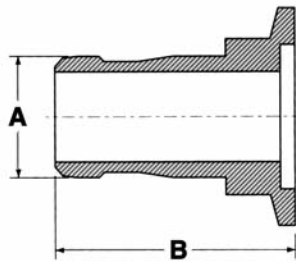

NW Rubber Hose Adaptor

Flange	Material	A (inch)	B (inch)	Part No.	Price
NW16	Aluminum	6.4 (.25)	19 (.75)	NW16-HOSE-0.25	$18.00
NW16	Aluminum	9.6 (.38)	19 (.75)	NW16-HOSE-0.38	$18.00
NW16	Aluminum	12.5 (.50)	19 (.75)	NW16-HOSE-0.50	$18.00
NW16	Aluminum	19 (.75)	40 (1.57)	NW16-HOSE-.75	$18.00
NW25	Aluminum	6.35 (.25)	19 (.75)	NW25-HOSE-.25	$20.00
NW25	Aluminum	9.5 (.38)	19 (.75)	NW25-HOSE-0.38	$20.00
NW25	Aluminum	12.7 (.50)	19 (.75)	NW25-HOSE-.50	$20.00
NW25	Aluminum	15.9 (.625)	57 (2.25)	NW25-HOSE-.625	$20.00
NW25	Aluminum	19 (.75)	40 (1.57)	NW25-HOSE-.75	$20.00
NW25	Aluminum	22.2 (.875)	40 (1.57)	NW25-HOSE-.875	$20.00
NW25	Aluminum	26.7 (1.05)	40.6 (1.6)	NW25-HOSE-1.0	$20.00
NW40	Aluminum	39 (1.55)	40 (1.57)	NW40-HOSE-1.55	$27.00
NW40	Aluminum	41.3 (1.625)	40 (1.57)	NW40-HOSE-1.6	$27.00
NW50	Aluminum	47.7 (1.875)	40 (1.57)	NW50-HOSE-1.9	$37.00