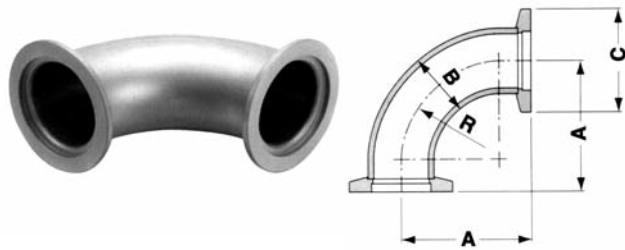

NW 90° and 45° Elbows

90° NW Elbows

Flange	Material	A	B	C	R	Part No.	Price
NW16	304 S.S.	40	19.05	30	28.6	NW-16-90-ELBOW	$36.00
NW25	304 S.S.	50	25.4	40	38.1	NW-25-90-ELBOW	$40.00
NW40	304 S.S.	65	38.1	55	57.2	NW-40-90-ELBOW	$55.00
NW50	304 S.S.	80	50.8	75	76.2	NW-50-90-ELBOW	$72.00

45° NW Elbows

Flange	Material	A	Part No.	Price
NW16	304 S.S.	23	NW-16-45-ELBOW	$36.00
NW25	304 S.S.	28	NW-25-45-ELBOW	$40.00
NW40	304 S.S.	43	NW-40-45-ELBOW	$55.00
NW50	304 S.S.	51	NW-50-45-ELBOW	$72.00