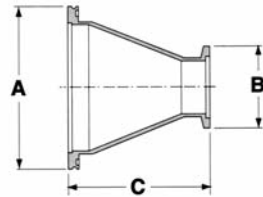

ISO-NW Conical Reducers

Flange	Material	A	B	C	Part No.	Price
ISO80/NW40	Aluminum	110	55	63	CONRED-80/NW40	$150.00
ISO100/NW40	Aluminum	130	55	63	CONRED-100/NW40	$175.00
ISO80/NW50	Aluminum	110	75	63	CONRED-80/NW50	$160.00
ISO100/NW50	Aluminum	130	75	63	CONRED-100/NW50	$190.00
ISO63/NW25	Aluminum	95	40	63	CONRED-63/NW25	$120.00
ISO63/NW40	Aluminum	95	55	63	CONRED-63/NW40	$130.00
ISO63/NW50	Aluminum	95	75	63	CONRED-80/NW50	$140.00

NW Female Pipe Adaptors