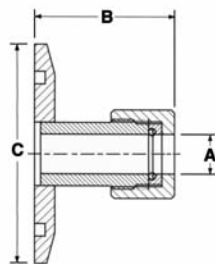

NW Quick-Connect Adaptors

Flange	Material	A	B	C	Tube Size	Part No.	Price
NW16 to 1/4" Tube	304 S.S.	6.5	33.4	30	1/4 inch	QUICK-NW16-1/4	$50.00
NW16 to 1/2" Tube	304 S.S.	13	36.5	30	1/2 inch	QUICK-NW16-1/2	$55.00
NW16 to 3/4" Tube	304 S.S.	19.3	44.5	30	3/4 inch	QUICK-NW16-3/4	$60.00
NW25 to 1/2" Tube	304 S.S.	13	36.5	40	1/2 inch	QUICK-NW25-1/2	$60.00
NW25 to 3/4" Tube	304 S.S.	19.3	44.5	40	3/4 inch	QUICK-NW25-3/4	$65.00
NW25 to 1" Tube	304 S.S.	25.7	50.8	40	1 inch	QUICK-NW25-1	$77.00
NW40 to 1/2" Tube	304 S.S.	13	36.5	55	1/2 inch	QUICK-NW40-1/2	$66.00
NW40 to 3/4" Tube	304 S.S.	19.3	44.5	55	3/4 inch	QUICK-NW40-3/4	$70.00
NW40 to 1" Tube	304 S.S.	25.7	50.8	55	1 inch	QUICK-NW40-1	$80.00
NW40 to 1 1/2" Tube	304 S.S.	38.4	60.3	55	1 1/2 inch	QUICK-NW40-1.5	$150.00
NW50 to 1 1/2" Tube	304 S.S.	38.4	60.3	75	1 1/2 inch	QUICK-NW50-1.5	$170.00
NW50 to 2" Tube	304 S.S.	51	60.3	75	2 inch	QUICK-NW50-2	$180.00