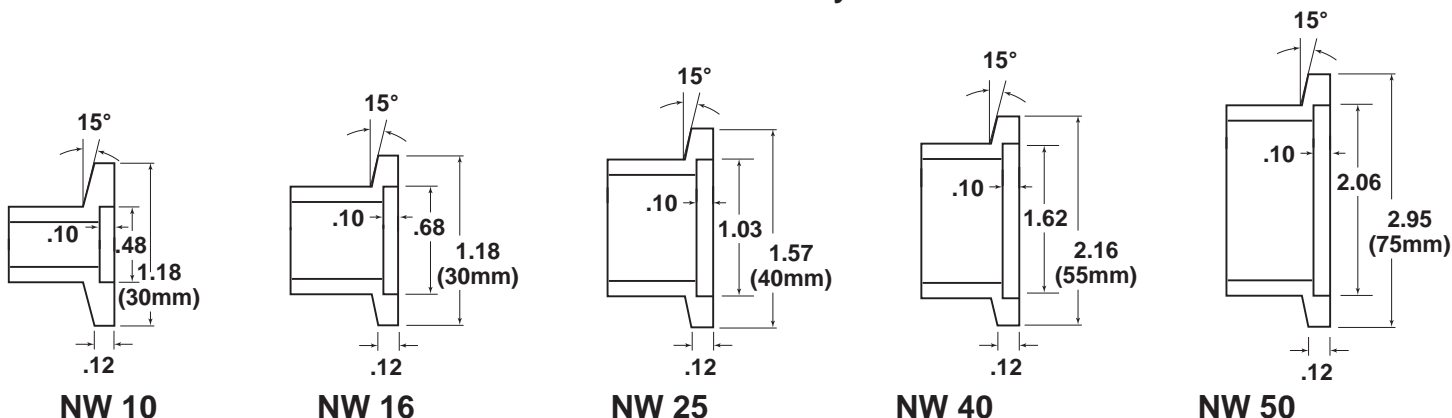

Dimensions of NW Style Flanges

These are Still Referred to in some Places as 'KF' or 'QF' Style

Blank Caps

Flange	Outside Diam.	Material	Part No.	Price
NW-16	1.18 (30 mm)	Aluminum	Blank-16	\$6.00
NW-25	1.57 (40 mm)	Aluminum	Blank-25	\$7.00
NW-40	2.16 (55 mm)	Aluminum	Blank-40	\$8.00
NW-50	2.95 (75 mm)	Aluminum	Blank-50	\$10.00

Centering Rings, Stainless Steel with Viton O-Ring

Flange Size	A	B	Part Number	Price
NW-16	0.63 (16)	0.21 (5.3)	CTR-RING 16	\$4.00
NW-25	0.984 (25)	0.21 (5.3)	CTR-RING 25	\$5.00
NW-40	1.575 (40)	0.21 (5.3)	CTR-RING 40	\$7.00
NW-50	1.969 (50)	0.21 (5.3)	CTR-RING 50	\$9.00