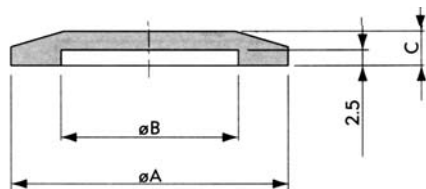

Dimensions of NW Style Flanges

These are Still Referred to in some Places as 'KF' or 'QF' Style

Blank Caps

Flange	Outside Diam.	Material	Part No.	Price
NW-16	1.18 (30 mm)	Aluminum	Blank-16	\$6.00
NW-25	1.57 (40 mm)	Aluminum	Blank-25	\$7.00
NW-40	2.16 (55 mm)	Aluminum	Blank-40	\$8.00
NW-50	2.95 (75 mm)	Aluminum	Blank-50	\$10.00