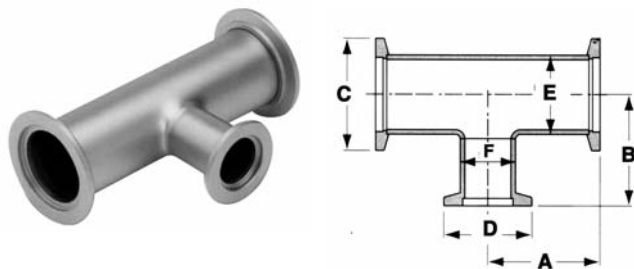

FLANGE	Material	A	B	C	D	E	F	Parts No.	Price
NW-25 to NW16	304 S.S.	50	40	40	30	25.4	19.05	NW-25-UT-16	$69.00
NW-40 to NW16	304 S.S.	65	40	55	30	38.1	19.05	NW-40-UT-16	$75.00
NW-40 to NW25	304 S.S.	65	50	55	40	38.1	25.4	NW-40-UT-25	$80.00
NW-50 to NW16	304 S.S.	70	50	75	30	50.8	19.05	NW-50-UT-16	$95.00
NW-50 to NW25	304 S.S.	70	65	75	40	50.8	25.4	NW-50-UT-25	$100.00
NW-50 to NW40	304 S.S.	70	65	75	55	50.8	38.1	NW-50-UT-40	$115.00