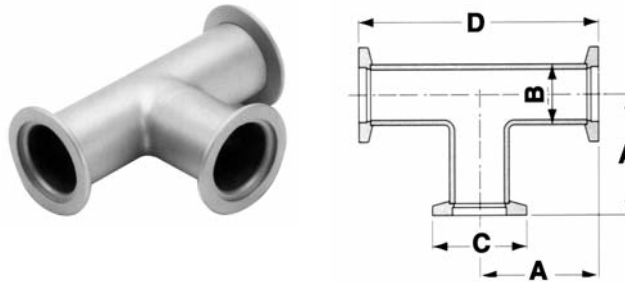

NW Tees

Flange	Material	A	B	C	D	Part No.	Price
NW16	304 S.S.	40	19.05	30	80	NW-16-TEE	$55.00
NW25	304 S.S.	50	25.4	40	100	NW-25-TEE	$60.00
NW40	304 S.S.	65	38.1	55	130	NW-40-TEE	$75.00
NW50	304 S.S.	70	50.8	75	140	NW-50-TEE	$110.00

NW Unequal Tees