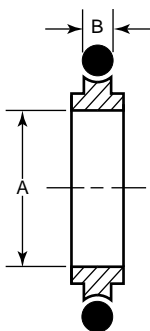

Dimensions of NW Style Flanges

These are Still Referred to in some Places as 'KF' or 'QF' Style

Blank Caps

Flange	Outside Diam.	Material	Part No.	Price
NW-16	1.18 (30 mm)	Aluminum	Blank-16	\$6.00
NW-25	1.57 (40 mm)	Aluminum	Blank-25	\$7.00
NW-40	2.16 (55 mm)	Aluminum	Blank-40	\$8.00
NW-50	2.95 (75 mm)	Aluminum	Blank-50	\$10.00

Flange	Outside Diam.	Material	Part No.	Price
NW-16	1.18 (30 mm)	304 SS	Blank-16 SS	\$8.00
NW-25	1.57 (40 mm)	304 SS	Blank-25 SS	\$9.00
NW-40	2.16 (55 mm)	304 SS	Blank-40 SS	\$10.00
NW-50	2.95 (75 mm)	304 SS	Blank-50 SS	\$12.00

Centering Rings, Stainless Steel with Viton O-Ring

Flange Size	A	B	Part Number	Price
NW-16	0.63 (16)	0.21 (5.3)	CTR-RING 16	\$4.00
NW-25	0.984 (25)	0.21 (5.3)	CTR-RING 25	\$5.00
NW-40	1.575 (40)	0.21 (5.3)	CTR-RING 40	\$7.00
NW-50	1.969 (50)	0.21 (5.3)	CTR-RING 50	\$9.00

Clamps, Cast Aluminum

Flange Size	A	B	Thickness	Part Number	Price
NW-16	2.24 (57)	1.69 (43)	0.63 (16)	AL-Clamp 16	\$4.00
NW-25	2.76 (70)	2.17 (55)	0.63 (16)	AL-Clamp 25	\$5.00
NW-40	3.39 (88)	2.76 (70)	0.63 (16)	AL-Clamp 40	\$6.00
NW-50	4.33 (110)	3.70 (94)	0.79 (20)	AL-Clamp 50	\$8.00