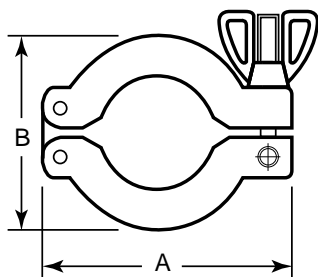

Clamps, Cast Aluminum

Flange Size	A	B	Thickness	Part Number	Price
NW-16	2.24 (57)	1.69 (43)	0.63 (16)	AL-Clamp 16	$4.00
NW-25	2.76 (70)	2.17 (55)	0.63 (16)	AL-Clamp 25	$5.00
NW-40	3.39 (88)	2.76 (70)	0.63 (16)	AL-Clamp 40	$6.00
NW-50	4.33 (110)	3.70 (94)	0.79 (20)	AL-Clamp 50	$8.00